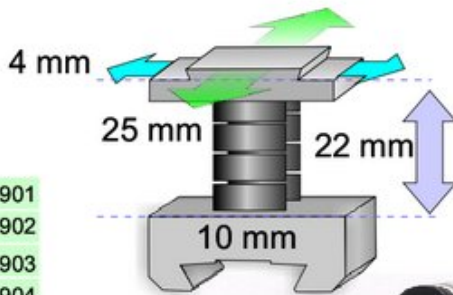

BLOCK 8
Just 8 mm extra height.
Side fixing.

centra BLOCK 8
complete 53,- €
just rearsight 28,- €

Raiser 8 mm.

RAISER
Just 8 mm extra height.
Side fixing, fits all dovetails because the width is continuously variable.

centra RAISER 58,- €

Universal sight-raiser 8 mm.
Fits Anschütz, FWB and Walther.

Best. Nr.: 19940040

	Best. Nr.:
ANSCHÜTZ	19912901
FEINWERK.	19912902
WALTHER	19912903
STEYR	19912904
HÄMMERLI	19912905

TRACK
Just 9 mm extra height.
Side fixing, continuous adjustment 3 mm to each side.

centra TRACK 84,- €

Sight-raiser 9 mm, continuous horizontal offset.

ANSCHÜTZ	19915901
FEINWERK.	19915902
WALTHER	19915903
STEYR	19915904
HÄMMERLI	19915905

The economic combination for height, horizontal offset and retractability, for standing shooting and for the supported rifle. Secure mounting and multiple uses.