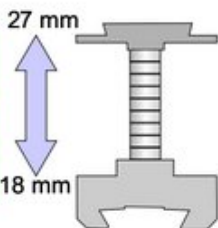

centra RAISER 58,- €

Universal sight-raiser 8 mm.
Fits Anschütz, FWB and Walther.

Best. Nr.: 19940040

	Best. Nr.:
ANSCHÜTZ	19912901
FEINWERK.	19912902
WALTHER	19912903
STEYR	19912904
HÄMMERLI	19912905

TRACK
Just 9 mm extra height.
Side fixing, continuous adjustment 3 mm to each side.

centra TRACK 84,- €

Sight-raiser 9 mm, continuous horizontal offset.

ANSCHÜTZ	19915901
FEINWERK.	19915902
WALTHER	19915903
STEYR	19915904
HÄMMERLI	19915905

The economic combination for height, horizontal offset and retractability, for standing shooting and for the supported rifle. Secure mounting and multiple uses.

BLOCK CLUB

centra BLOCK CLUB 74,- €

Sight-raiser 10-22 mm offset up to 4 mm, retractable 25 mm.

ANSCHÜTZ	19913902
FEINWERK.	19913903
WALTHER	19913904
STEYR	19913905
HÄMMERLI	19913906

BLOCK MAX
This elevator gives you up to 27 mm height, the top 9 stories can be taken in millimetre steps. For all those who go to the limit but still want to be standing on firm ground.

BLOCK MAX

centra BLOCK MAX 117,- €

Sight-raiser 18 mm to 27 mm.

ANSCHÜTZ	19914901
FEINWERK.	19914902
WALTHER	19914903
STEYR	19914904
HÄMMERLI	19914905

TRACK MAX
22 - 27 millimetres height, plus 8 millimetres offset to the left or right. The most perfect solution in existence.