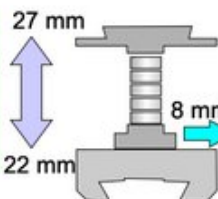

BLOCK CLUB

centra BLOCK CLUB 74,- €

Sight-raiser 10-22 mm offset up to 4 mm, retractable 25 mm.

ANSCHÜTZ	19913902
FEINWERK.	19913903
WALTHER	19913904
STEYR	19913905
HÄMMERLI	19913906

BLOCK MAX
This elevator gives you up to 27 mm height, the top 9 stories can be taken in millimetre steps. For all those who go to the limit but still want to be standing on firm ground.

BLOCK MAX

centra BLOCK MAX 117,- €

Sight-raiser 18 mm to 27 mm.

ANSCHÜTZ	19914901
FEINWERK.	19914902
WALTHER	19914903
STEYR	19914904
HÄMMERLI	19914905

TRACK MAX
22 - 27 millimetres height, plus 8 millimetres offset to the left or right. The most perfect solution in existence.