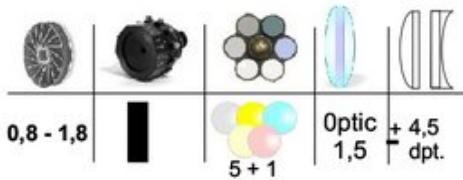

0,8 - 1,8

5 + 1

Sight ERGO 5 C

Special model with easy-to-see markings for aperture and colour. The ten-sided shape is easier to use.

Functional design for secure operation.

centra ERGO 5C

139,- €

Iris unit, 0,8 - 1,8 range, 5 colour filter, large numerals.

Best. Nr.: 19204001

0,8 - 1,8

Optic + 4,5 dpt.
1,5

Sight 1,8 ERGO 5C OPTIK

The (1,5 x) magnification and the integrated correction from +/- 4,5 dioptr means that this combination offers the optimal solution.

All that's necessary in an elegant garb and with the maximum in user comfort.

centra ERGO 5C OPTIK

215,- €

Iris unit, 0,8 - 1,8 range, 5 colour filter, large numerals. Plus optic 1,5 dpt.

Best. Nr.: 19204002