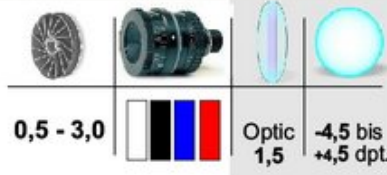

Iris 3,0
- increased adjustment range 0,5 - 3,0 mm - compact optics, elegant lines
- lens correction -4,5 to +4,5 - 1,5 X magnification ('Eagle eye')

centra 3.0 BASIC Optik 125,- €

Iris unit, 4 colours,
0,5 - 3,0 mm range and optic.

Best.Nr. 19114001 + Farbe
+ colour

Sight 3,0 BASIC Optik

centra 3.0 FILTER Optik 174,- €

Iris unit, 4 colours,
0,5 - 3,0 mm range, 5-colour
filter and optic.

Best.Nr. 19115001 + Farbe
+ colour

Sight 3,0 FILTER Optik