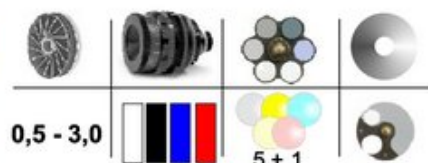

Best.Nr. 19112001 + Farbe
+ colour

Variable polfilter.

centra 3.0 COMBI 134,- €

Iris unit, 4 colours,
0,5 - 3,0 mm, 5 colour filter,
and polfilter.

Best.Nr. 19113001 + Farbe
+ colour

Two kinds of filter.

Sight 3,0 Standard Optik
BASIC Optik / FILTER Optik
POL Optik / COMBI Optik

Iris 3,0
- increased adjustment range 0,5 - 3,0 mm - compact optics, elegant lines
- lens correction -4,5 to +4,5 - 1,5 X magnification ('Eagle eye')

centra 3.0 BASIC Optik 125,- €

Iris unit, 4 colours,
0,5 - 3,0 mm range and optic.