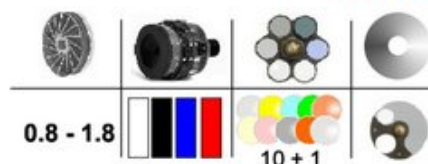

Best. Nr.: 19201001 + colour

For the iris-filter combinations on this and the following pages, the quality features listed on the right apply:

- Precision iris with 15 leaves
- Interchangeable fronts
- Insertable filters
- Polished glass surfaces
- Ergonomic adjusting rings
- Integrated locking element
- Thread M 9.5 x 1

0.8 - 1.8

**Sight 1.8 TWIN**

As above, revolver-filter with 10 colours.  
*More filter - more variation.*

**centra 1.8 TWIN** 135,- €

Iris unit, alu, 4 colours, 0.8 - 1.8 range. 10-colour filter.

Best. Nr.: 19201002 + colour

0.8 - 1.8

**Sight 1.8 COMPETITION**

Polarisation filter in addition.  
*Outdoor an advantage to reduce reflexes and mirrage effects..*

**centra 1.8 COMPETITION** 156,- €

Iris unit, alu, 4 colours, 0.8 - 1.8 range. 10-colour filter and polarisation filter.

**centra 1.8 PERFORMANCE** 159,- €

Iris unit black, 0.8 - 1.8 range. 5-colour filter and polarisation filter for tunnel.

Best. Nr.: 19203001 M18  
19203002 M22

0.8 - 2.2

**Sight 1.8 TINY**

Slim build and halved cross-section.  
0.8 - 2.2 mm opening, 5 filter colours.  
*Compact iris-filter combination, specially designed for the MEC Diopter free-sight. Permits the widest possible field of vision. Good for the balance in the standing position and for reading the wind outdoors.*