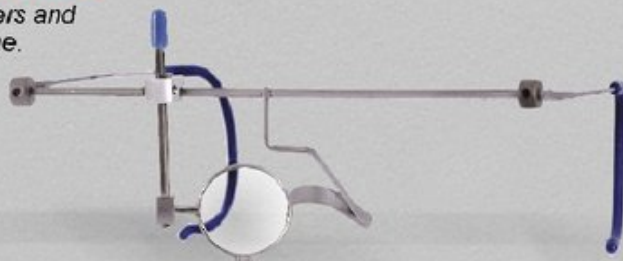

*The new standard of quality for modern shooting glasses. Featherlight and fully adjustable. Doesn't slip, doesn't pinch, doesn't press!*

**MEC ULTRA LIGHT**

**196,- €**

- "23" Best. Nr.: 70-430-001
- "37" Best. Nr.: 70-430-002

**MEC ULTRA LIGHT**

**217,- €**

Including  
**EYE BLINDER ISSF**  
30 mm.

- "23" Best. Nr.: 70-430-003
- "37" Best. Nr.: 70-430-004

**FRAME GLASSES ULTRA-LIGHT Start Line**

*Light, simple, best quality: titanium for beginners and for all those who only take part in one discipline.*

**MEC ULTRA LIGHT Start Line**

**119,- €**

- "23" Best. Nr.: 70-440-001
- "37" Best. Nr.: 70-440-005

- Beta-Titanium/Aluminium, only 20 grammes!
- Ear hooks adjustable for length.
- Exchangeable glass holder 23 mm or 37 mm.